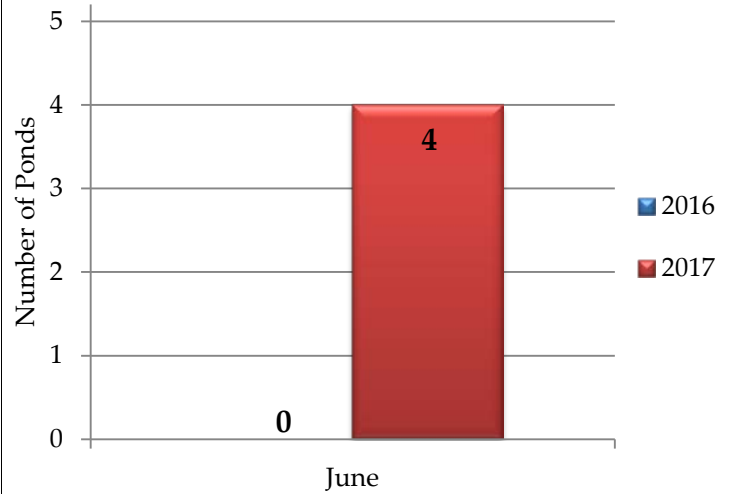

River Falls Stormwater Dashboard

Outfalls, Ponds and Structures

Outfalls, Ponds, and Structures Inspected - June

0

- Outfalls
- Ponds
- Structures

Ponds Adopted

Pond Adoption