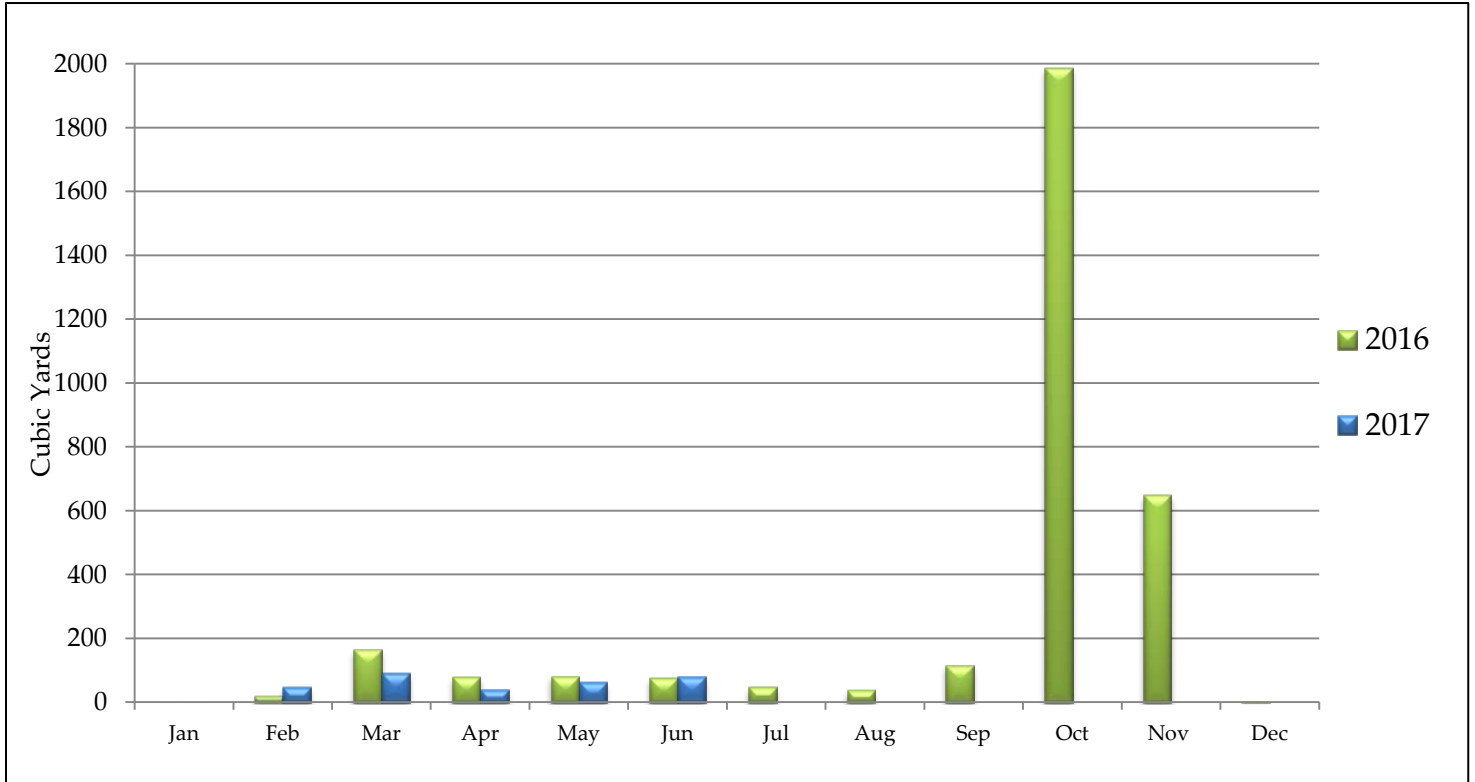

Street Sweeping

For more information please contact: Zach Regnier
(715) 426-3457 or zregnier@rfcity.org