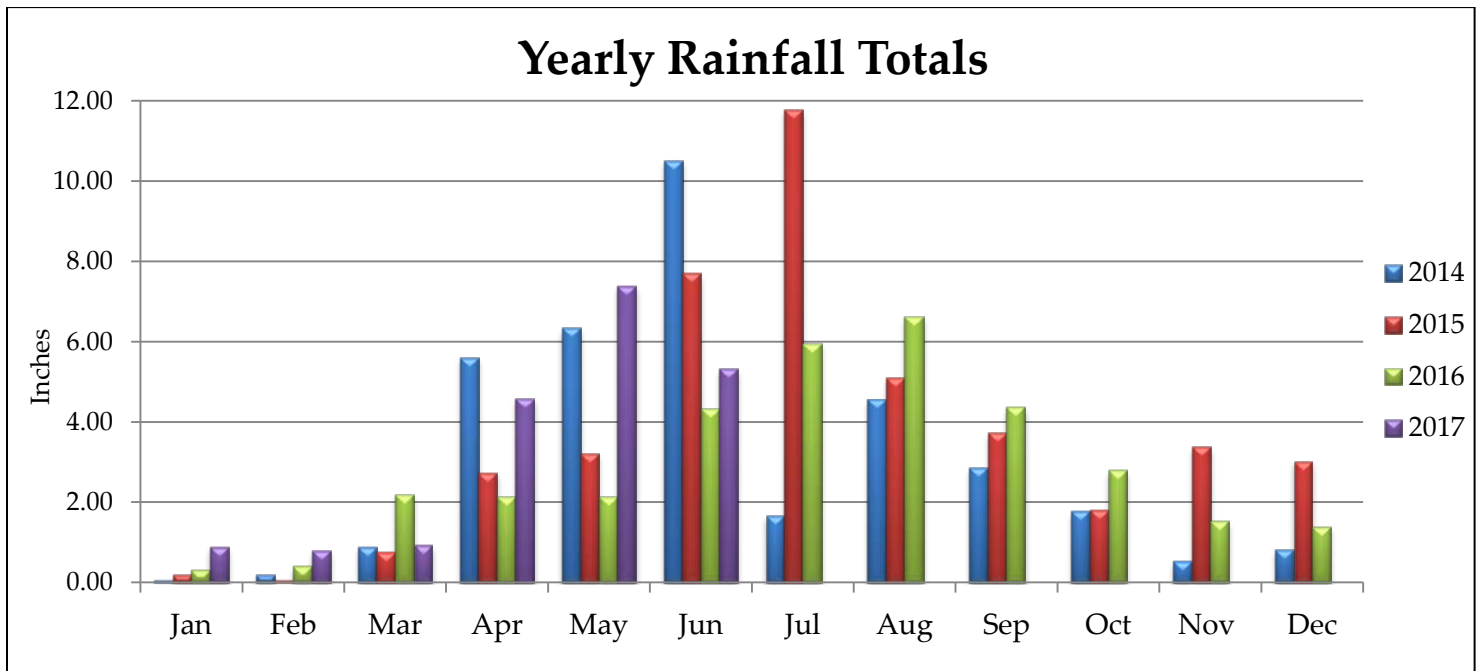

River Falls Stormwater Dashboard

For June 2017

Monthly Rainfall

Rain Barrels Sold

Yearly Rainfall Totals

River Falls Stormwater Dashboard

Outfalls, Ponds and Structures

Outfalls, Ponds, and Structures Inspected - June