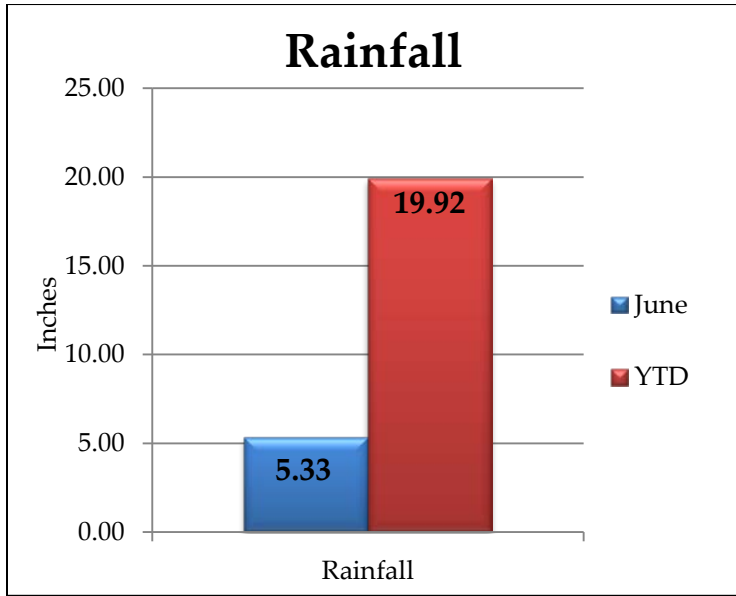

River Falls Stormwater Dashboard

For June 2017

Monthly Rainfall

Rain Barrels Sold

Yearly Rainfall Totals

River Falls Stormwater Dashboard

Outfalls, Ponds and Structures

Outfalls, Ponds, and Structures Inspected - June