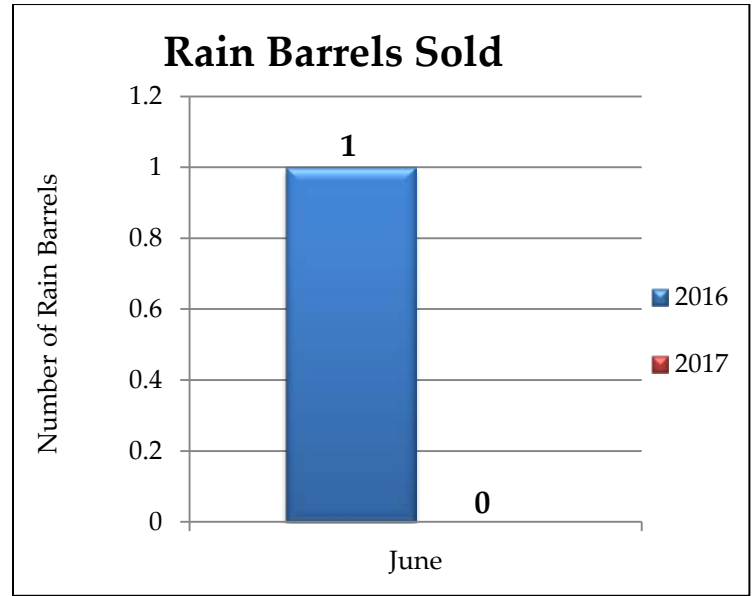

River Falls Stormwater Dashboard

For June 2017

Monthly Rainfall

Rain Barrels Sold

Yearly Rainfall Totals

River Falls Stormwater Dashboard

Outfalls, Ponds and Structures

Outfalls, Ponds, and Structures Inspected - June