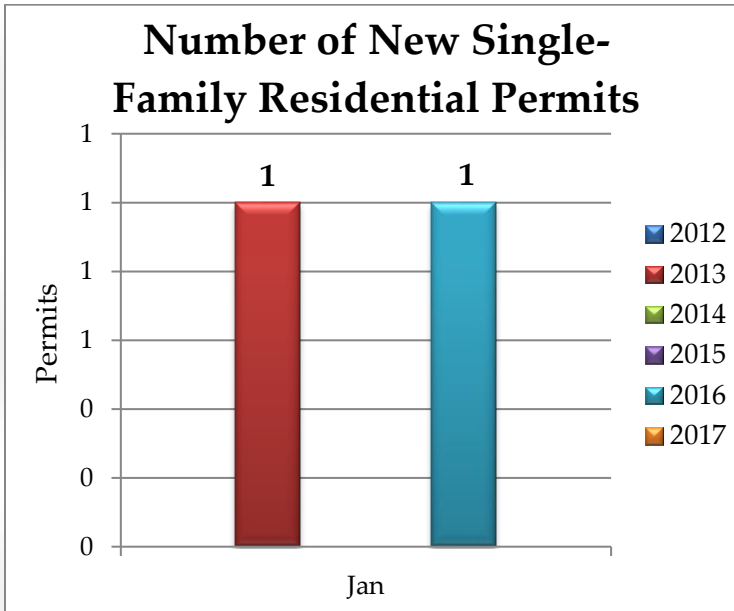

River Falls Inspections Dashboard

For January 2017

River Falls Inspections Dashboard

For January 2017

For more information please contact: Dave Hovel
 (715) 426-3426 or dbhovel@rfcity.org