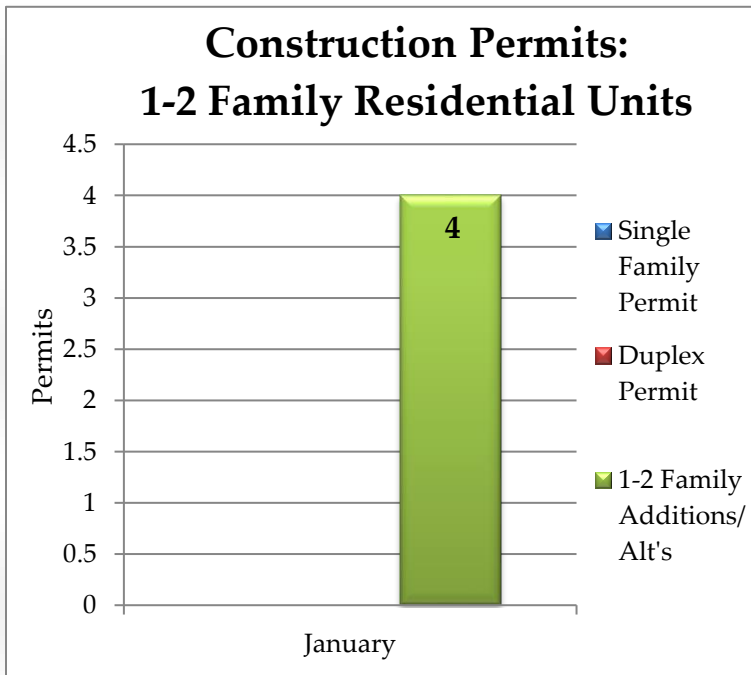

River Falls Inspections Dashboard

For January 2017

River Falls Inspections Dashboard

For January 2017

For more information please contact: Dave Hovel
 (715) 426-3426 or dbhovel@rfcity.org