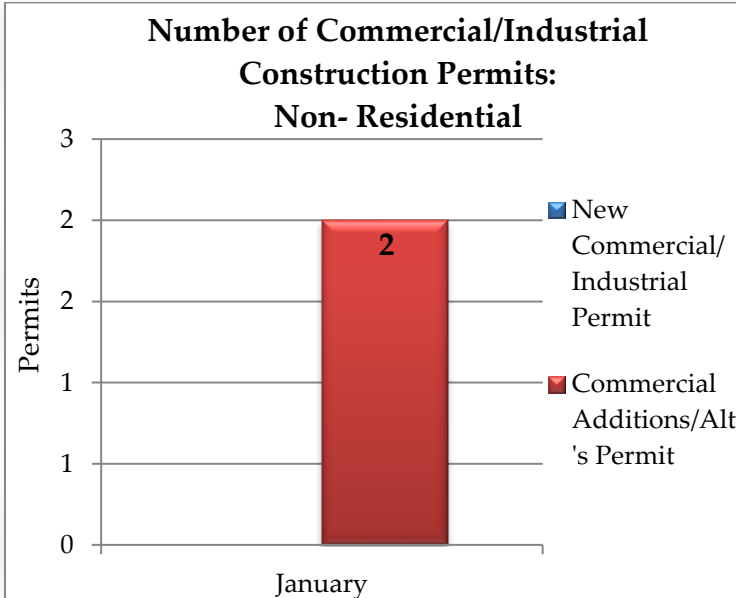

River Falls Inspections Dashboard

For January 2017

River Falls Inspections Dashboard

For January 2017

For more information please contact: Dave Hovel
 (715) 426-3426 or dbhovel@rfcity.org