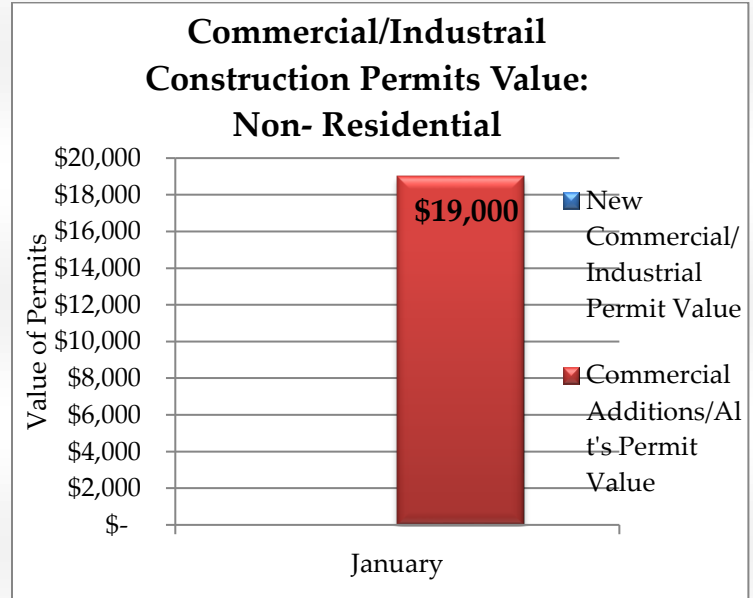

River Falls Inspections Dashboard

For January 2017

River Falls Inspections Dashboard

For January 2017

For more information please contact: Dave Hovel
 (715) 426-3426 or dbhovel@rfcity.org