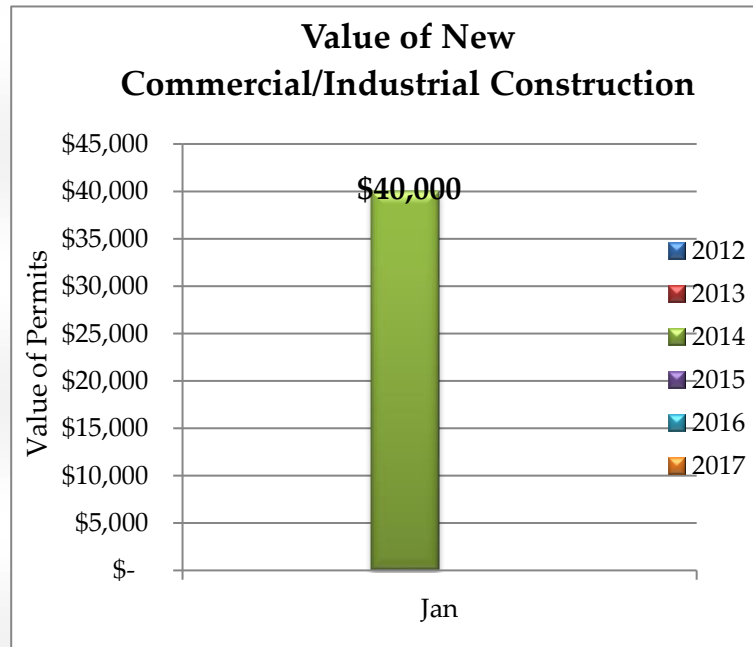

River Falls Inspections Dashboard

For January 2017

River Falls Inspections Dashboard

For January 2017

For more information please contact: Dave Hovel
 (715) 426-3426 or dbhovel@rfcity.org