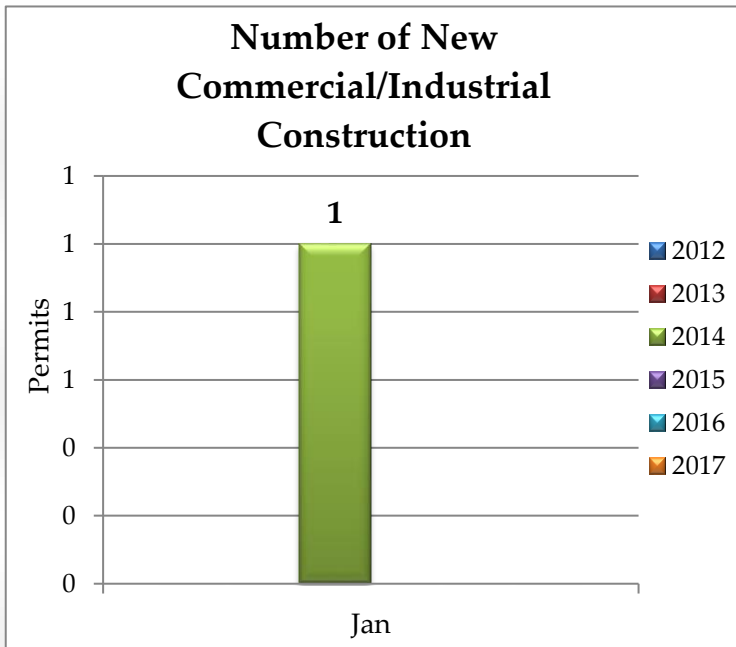

River Falls Inspections Dashboard

For January 2017

River Falls Inspections Dashboard

For January 2017

For more information please contact: Dave Hovel
 (715) 426-3426 or dbhovel@rfcity.org