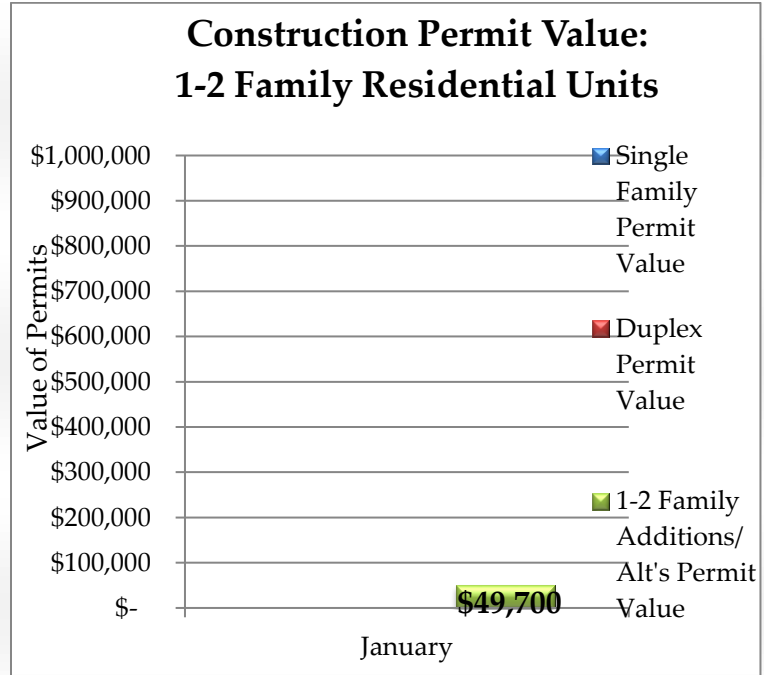

River Falls Inspections Dashboard

For January 2017

River Falls Inspections Dashboard

For January 2017

For more information please contact: Dave Hovel
 (715) 426-3426 or dbhovel@rfcity.org