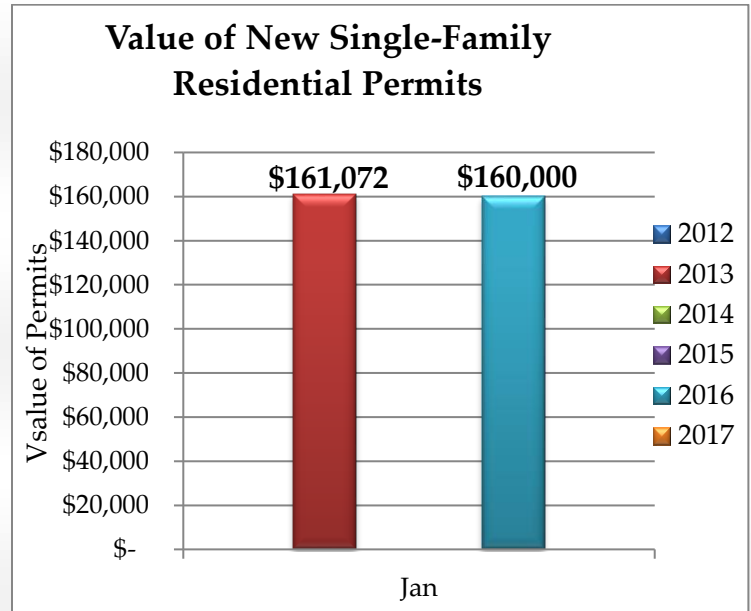

River Falls Inspections Dashboard

For January 2017

River Falls Inspections Dashboard

For January 2017

For more information please contact: Dave Hovel
 (715) 426-3426 or dbhovel@rfcity.org