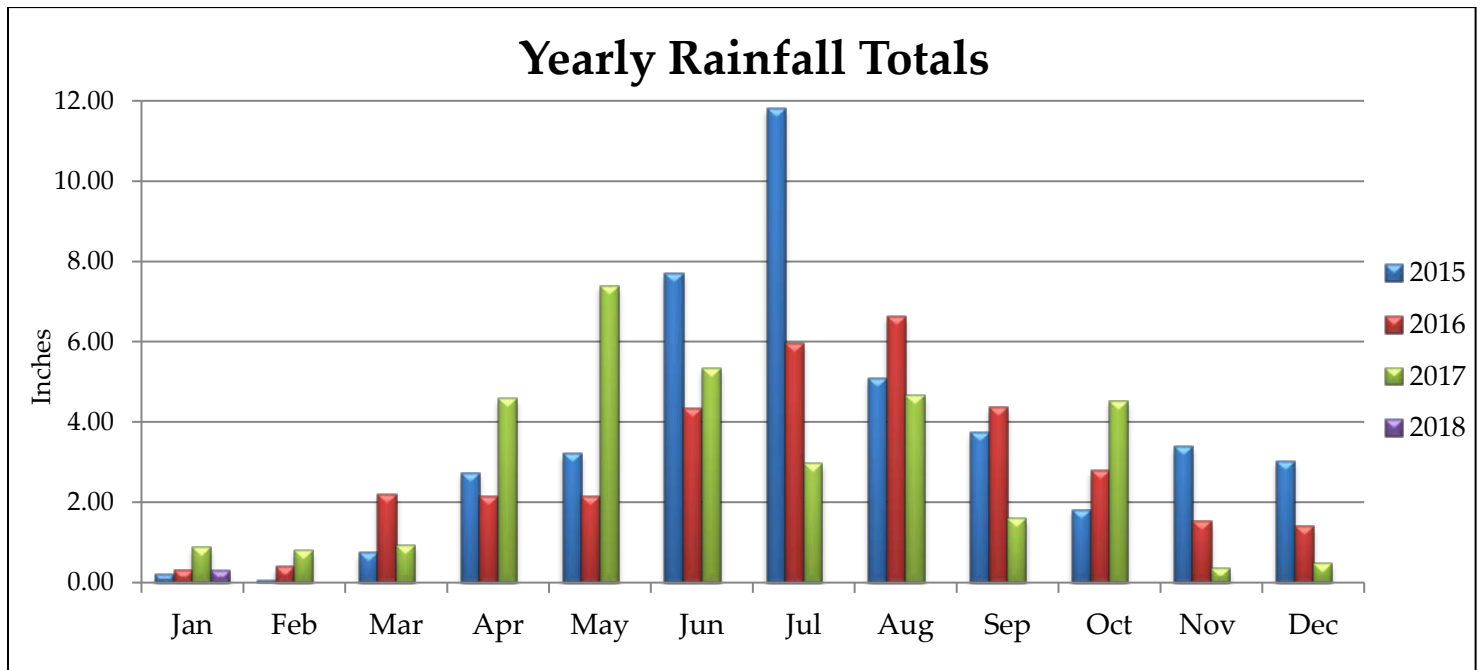

River Falls Stormwater Dashboard

For January 2018

Monthly Rainfall

Rain Barrels Sold

Yearly Rainfall Totals

River Falls Stormwater Dashboard

Outfalls, Ponds and Structures

Outfalls, Ponds, and Structures Inspected - January