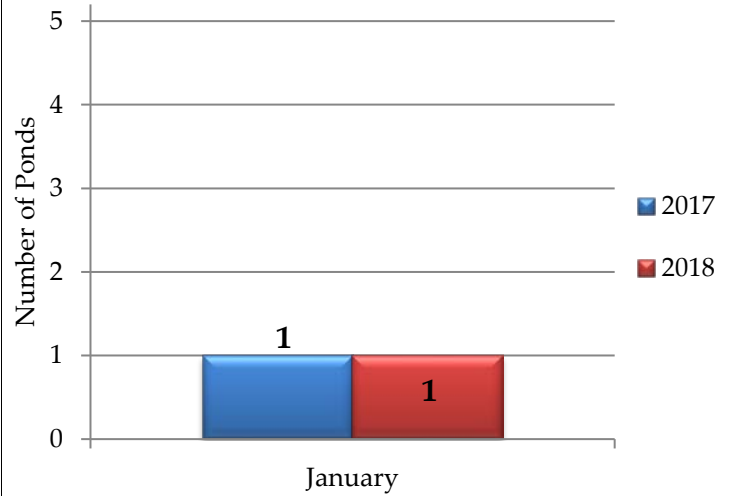

River Falls Stormwater Dashboard

Outfalls, Ponds and Structures

Outfalls, Ponds, and Structures Inspected - January

0

- Outfalls
- Ponds
- Structures

Ponds Adopted

Pond Adoption