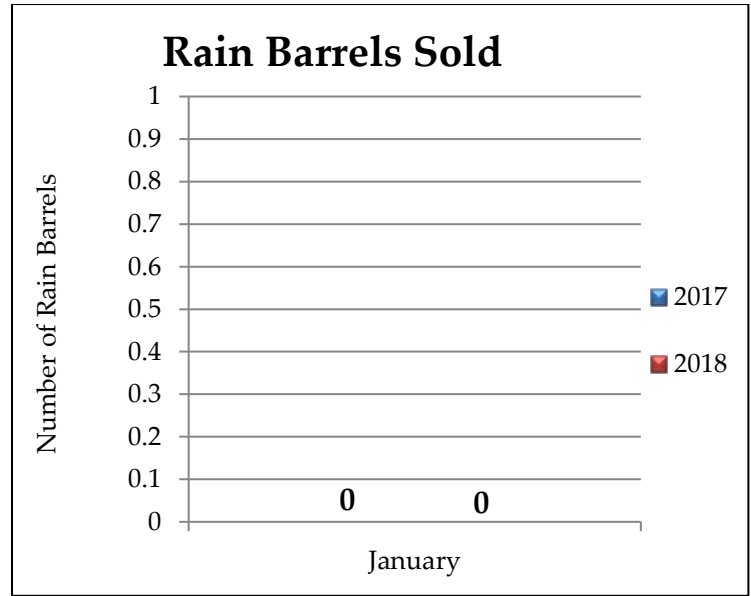

River Falls Stormwater Dashboard

For January 2018

Monthly Rainfall

Rain Barrels Sold

Yearly Rainfall Totals

River Falls Stormwater Dashboard

Outfalls, Ponds and Structures

Outfalls, Ponds, and Structures Inspected - January