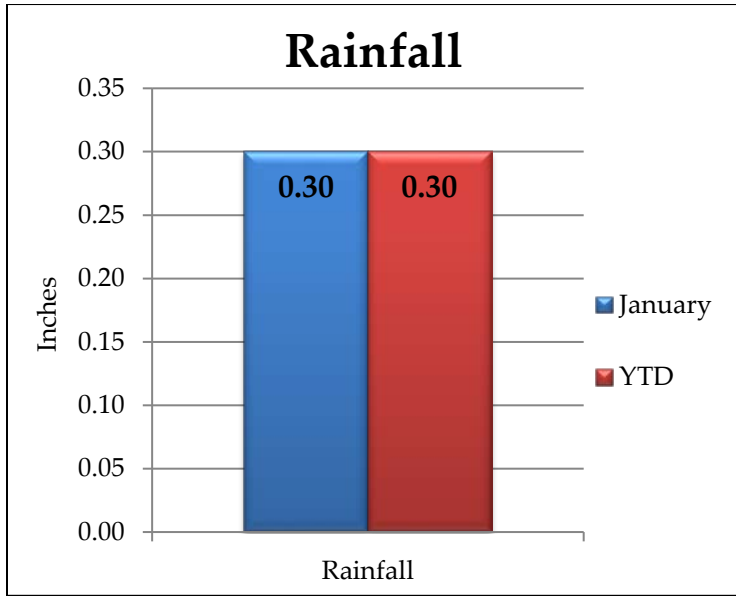

River Falls Stormwater Dashboard

For January 2018

Monthly Rainfall

Rain Barrels Sold

Yearly Rainfall Totals

River Falls Stormwater Dashboard

Outfalls, Ponds and Structures

Outfalls, Ponds, and Structures Inspected - January