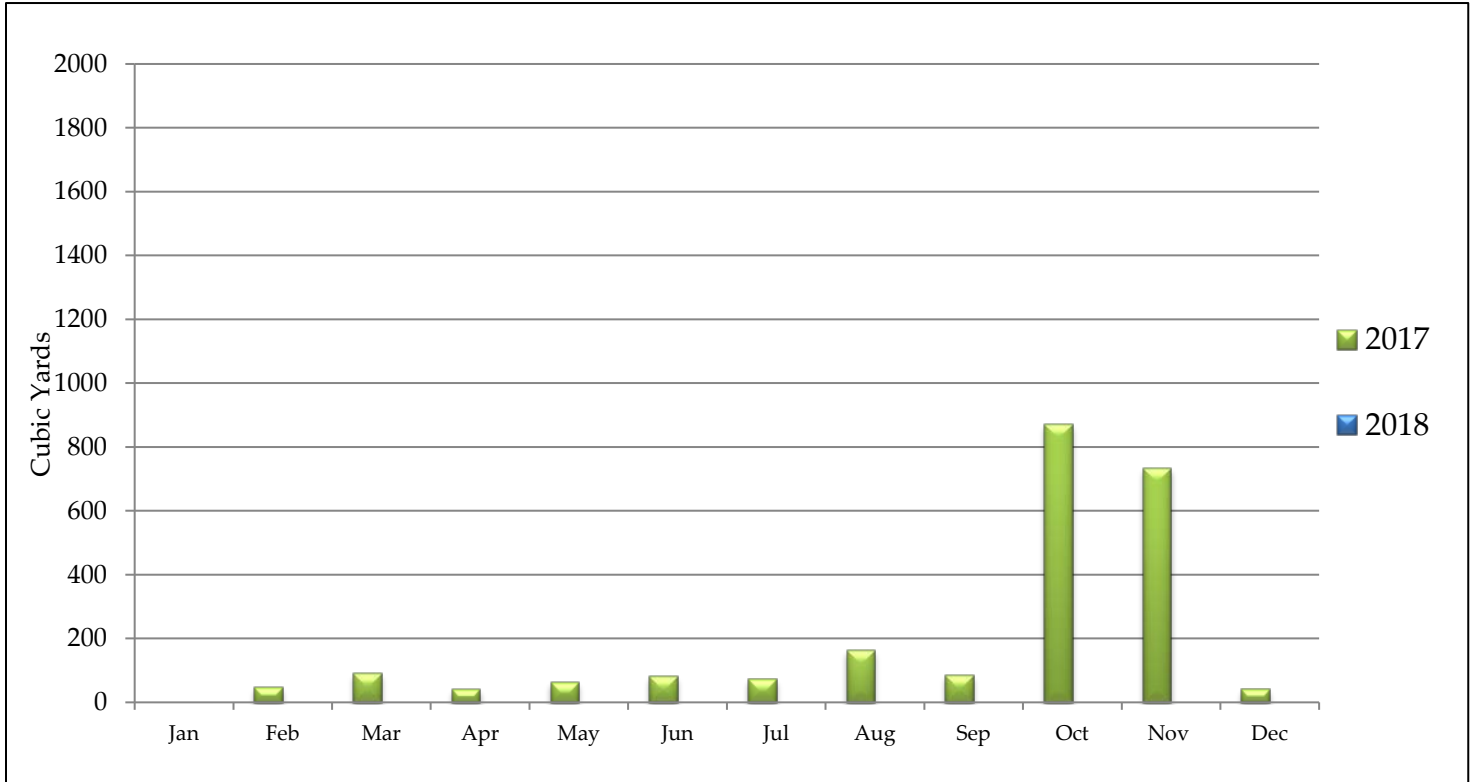

Street Sweeping

For more information please contact: Zach Regnier
(715) 426-3457 or zregnier@rfcity.org