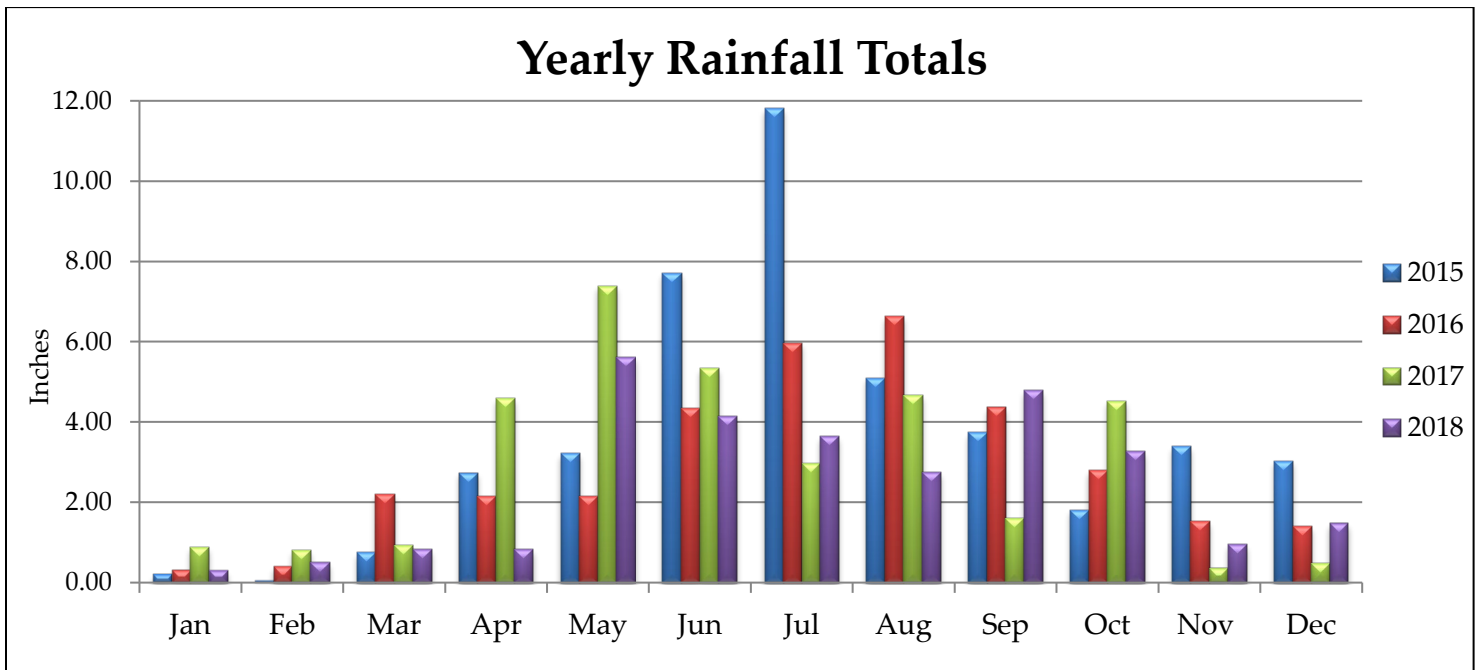

River Falls Stormwater Dashboard

For December 2018

Monthly Rainfall

Rain Barrels Sold

Yearly Rainfall Totals

River Falls Stormwater Dashboard

Outfalls, Ponds and Structures

Outfalls, Ponds, and Structures Inspected - December