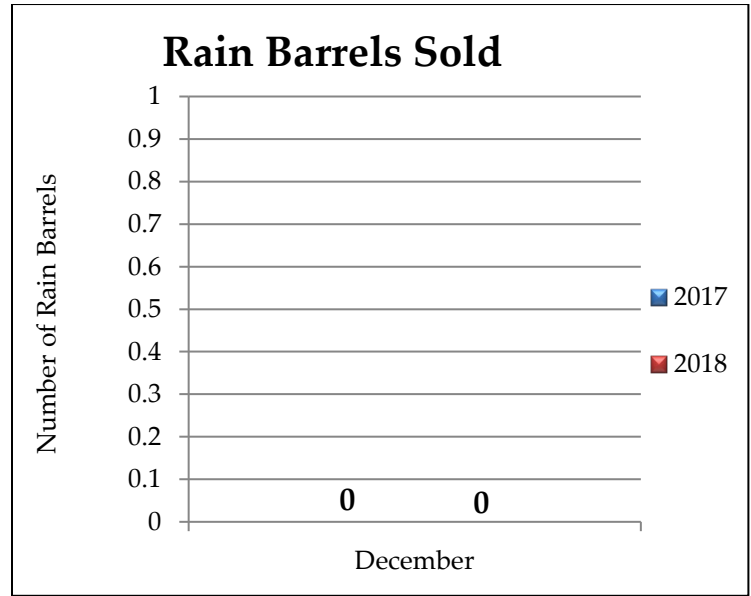

River Falls Stormwater Dashboard

For December 2018

Monthly Rainfall

Rain Barrels Sold

Yearly Rainfall Totals

River Falls Stormwater Dashboard

Outfalls, Ponds and Structures

Outfalls, Ponds, and Structures Inspected - December