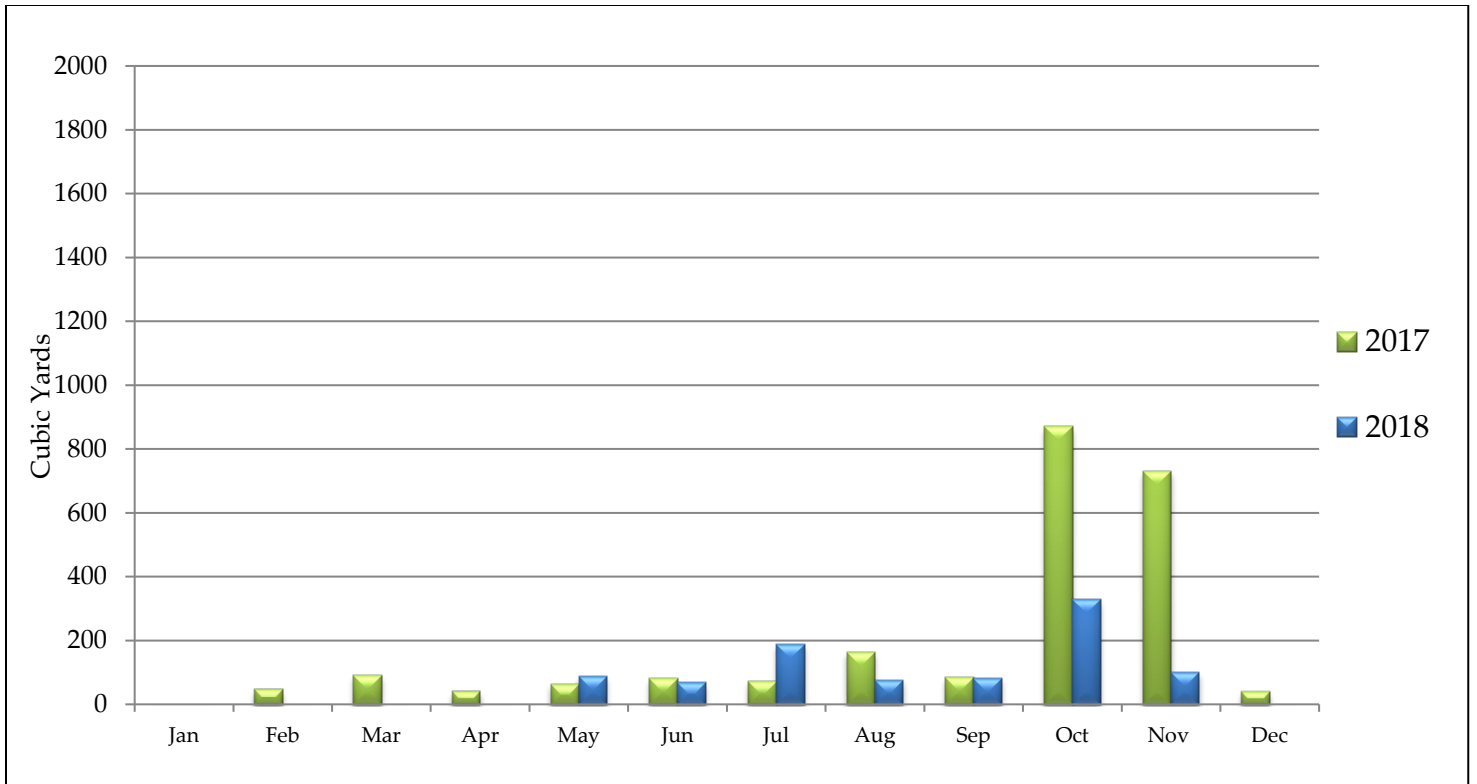

Street Sweeping

For more information please contact: Zach Regnier
(715) 426-3457 or zregnier@rfcity.org