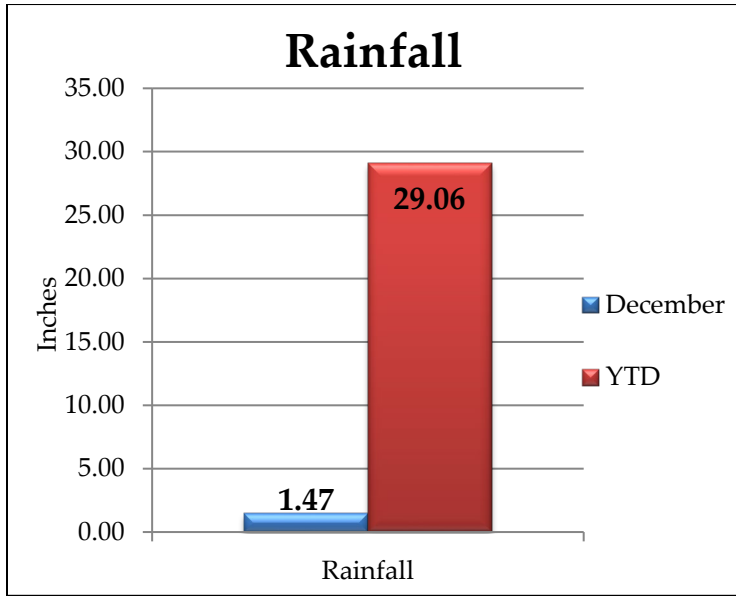

River Falls Stormwater Dashboard

For December 2018

Monthly Rainfall

Rain Barrels Sold

Yearly Rainfall Totals

River Falls Stormwater Dashboard

Outfalls, Ponds and Structures

Outfalls, Ponds, and Structures Inspected - December