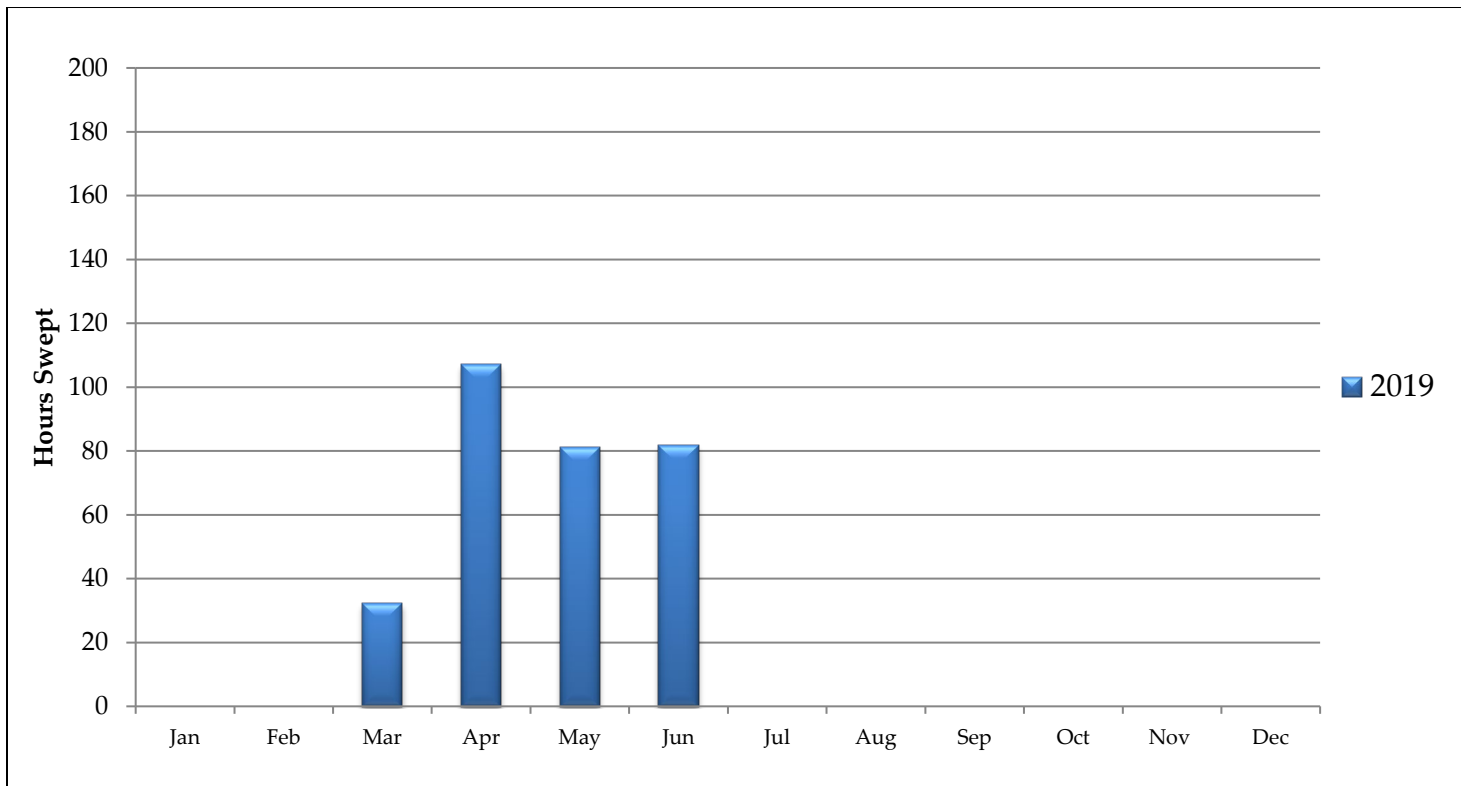

Street Sweeping

For more information please contact: Zach Regnier
(715) 426-3457 or zregnier@rfcity.org