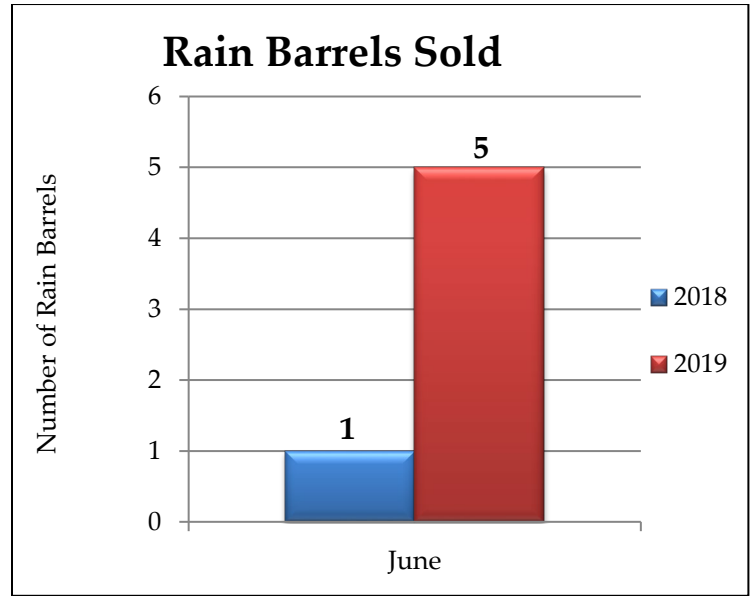

River Falls Stormwater Dashboard

For June 2019

Monthly Rainfall

Rain Barrels Sold

Yearly Rainfall Totals

River Falls Stormwater Dashboard

Outfalls, Ponds and Structures

Outfalls, Ponds, and Structures Inspected - June