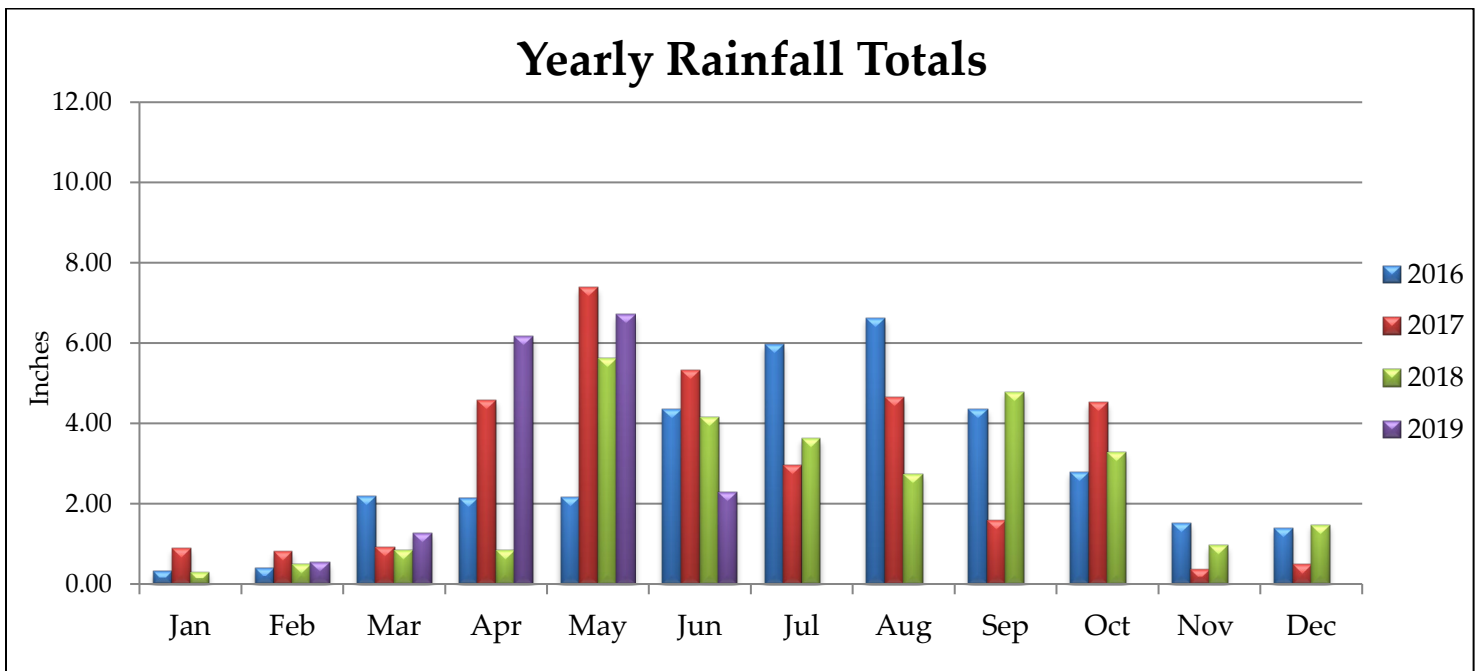

River Falls Stormwater Dashboard

For June 2019

Monthly Rainfall

Rain Barrels Sold

Yearly Rainfall Totals

River Falls Stormwater Dashboard

Outfalls, Ponds and Structures

Outfalls, Ponds, and Structures Inspected - June