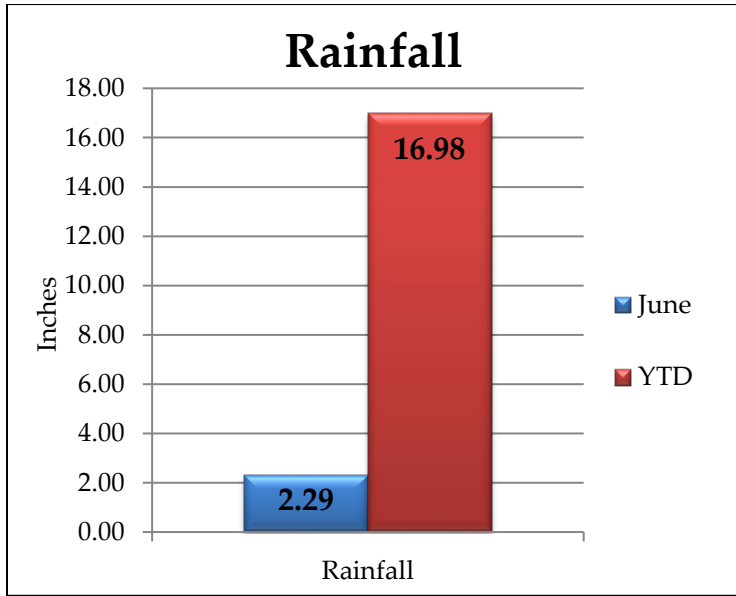

River Falls Stormwater Dashboard

For June 2019

Monthly Rainfall

Rain Barrels Sold

Yearly Rainfall Totals

River Falls Stormwater Dashboard

Outfalls, Ponds and Structures

Outfalls, Ponds, and Structures Inspected - June